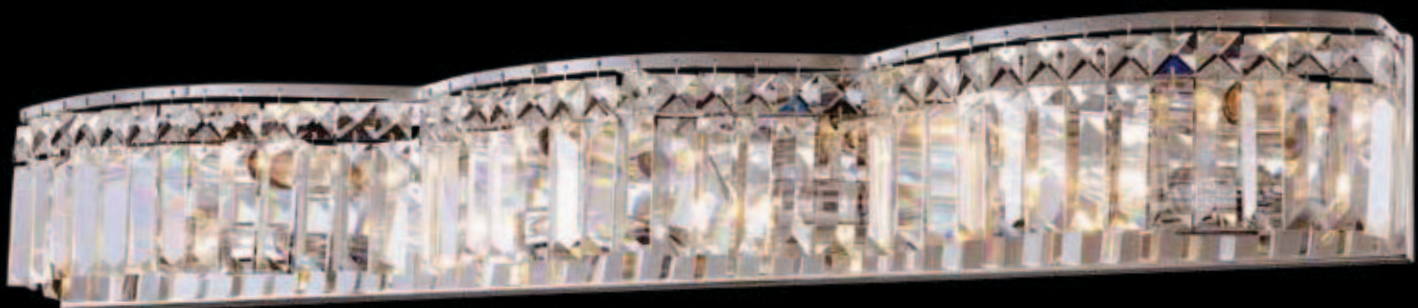

IMPACT™ is a division of
james r. moder®
CRYSTAL CHANDELIER INC.

IMPACT™ CRYSTAL CHANDELIERS

Close up of Crystal

©

41073S22

Crystal: IMPERIAL™ (-22) (pictured),
Ø3 x 60w, ↔11"(28cm) x
↔4"(10cm) x ↓7"(18cm)
Finish: Silver (S).

©

41074S22

Crystal: IMPERIAL™ (-22) (pictured),
Ø4 x 60w, ↔22"(56cm) x
↔4"(10cm) x ↓4.5"(11cm)
Finish: Silver (S).

©

41078S22

Crystal: IMPERIAL™ (-22) (pictured),
Ø8 x 60w, ↔33"(84cm) x
↔4"(10cm) x ↓4.5"(11cm)
Finish: Silver (S).