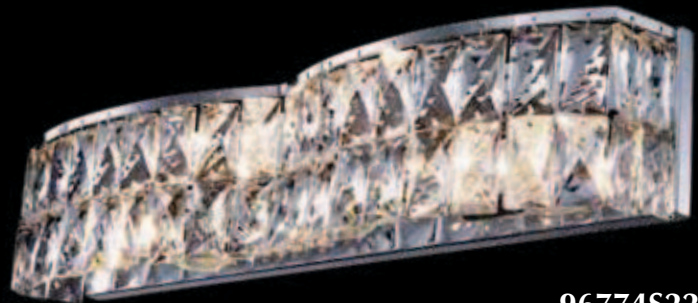

© COPYRIGHT ALL WORLDWIDE
RIGHTS RESERVED BY

james r. moder®

Close-up of Crystal

©

96782G22

Crystal: IMPERIAL™ (-22) (pictured),
 Ø 3 x 60w, ↔ 11" (28cm) x
 ↔ 5" (13cm) x ↓ 7" (18cm)
 Finish: Royal Gold (G).

©

96784G22

Crystal: IMPERIAL™ (-22) (pictured),
 Ø 4 x 60w, ↔ 22" (56cm) x
 ↔ 5" (13cm) x ↓ 4.5" (11cm)
 Finish: Royal Gold (G).

©

96788G22

Crystal: IMPERIAL™ (-22) (pictured),
 Ø 8 x 60w, ↔ 33" (84cm) x
 ↔ 5" (13cm) x ↓ 4.5" (11cm)
 Finish: Royal Gold (G).

© COPYRIGHT ALL WORLDWIDE
RIGHTS RESERVED BY

james r. moder®

Close-up of Crystal

©

96773S22
 Crystal: IMPERIAL™ (-22) (pictured),
 Ø 2 x 60w, ↔ 11" (28cm) x
 ↔ 5" (13cm) x ↓ 5" (13cm)
 Finish: Silver (S).

©

96774S22
 Crystal: IMPERIAL™ (-22) (pictured),
 Ø 4 x 60w, ↔ 22" (56cm) x
 ↔ 5" (13cm) x ↓ 5" (13cm)
 Finish: Silver (S).

©

96778S22
 Crystal: IMPERIAL™ (-22) (pictured),
 Ø 8 x 60w, ↔ 33" (84cm) x
 ↔ 5" (13cm) x ↓ 5" (13cm)
 Finish: Silver (S).