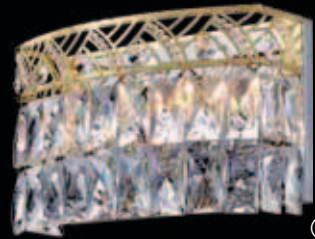

Gallery Close-up

ADJUSTABLE Cable Length
from 18"(46cm) to 60"(153cm).
NOTE: MINIMUM 18"(46cm)
from ceiling is required.

©

96789G22

Crystal: IMPERIAL™ (-22) (pictured),
Ø9 x 60w, ↔33"(84cm) x
↔6"(15cm) x ↓7"(18cm)
Finish: Royal Gold (G).

© COPYRIGHT ALL WORLDWIDE
RIGHTS RESERVED BY

james r. moder®

Close-up of Crystal

©

96782G22

Crystal: IMPERIAL™ (-22) (pictured),
 Ø 3 x 60w, ↔ 11" (28cm) x
 ↔ 5" (13cm) x ↓ 7" (18cm)
 Finish: Royal Gold (G).

©

96784G22

Crystal: IMPERIAL™ (-22) (pictured),
 Ø 4 x 60w, ↔ 22" (56cm) x
 ↔ 5" (13cm) x ↓ 4.5" (11cm)
 Finish: Royal Gold (G).

©

96788G22

Crystal: IMPERIAL™ (-22) (pictured),
 Ø 8 x 60w, ↔ 33" (84cm) x
 ↔ 5" (13cm) x ↓ 4.5" (11cm)
 Finish: Royal Gold (G).