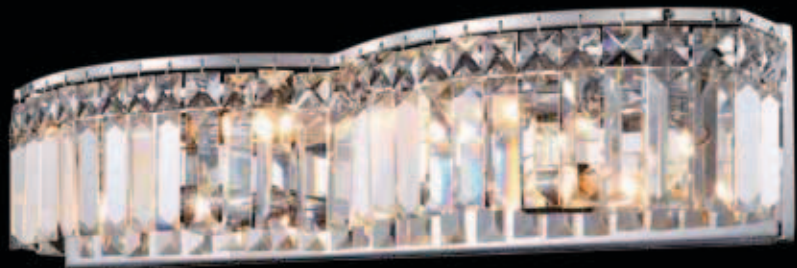

IMPACT™ is a division of
james r. moder®
CRYSTAL CHANDELIER INC.

IMPACT™ CRYSTAL CHANDELIERS

Close up of Crystal

©

41073S22

Crystal: IMPERIAL™ (-22) (pictured),
Ø3 x 60w, ↔11"(28cm) x
↔4"(10cm) x ↓7"(18cm)
Finish: Silver (S).