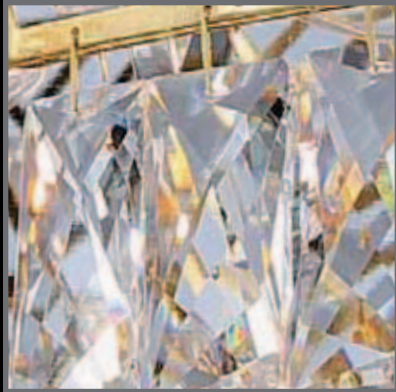

Gallery Close-up

ADJUSTABLE Cable Length
from 18"(46cm) to 60"(153cm).
NOTE: MINIMUM 18"(46cm)
from ceiling is required.

©

96789G22

Crystal: IMPERIAL™ (-22) (pictured),
Ø9 x 60w, ↔33"(84cm) x
↔6"(15cm) x ↓7"(18cm)
Finish: Royal Gold (G).

© COPYRIGHT ALL WORLDWIDE
RIGHTS RESERVED BY

james r. moder®

Close-up of Crystal

©

96782G22

Crystal: IMPERIAL™ (-22) (pictured),
 Ø 3 x 60w, ↔ 11" (28cm) x
 ↔ 5" (13cm) x ↓ 7" (18cm)
 Finish: Royal Gold (G).

©

96784G22

Crystal: IMPERIAL™ (-22) (pictured),
 Ø 4 x 60w, ↔ 22" (56cm) x
 ↔ 5" (13cm) x ↓ 4.5" (11cm)
 Finish: Royal Gold (G).

©

96788G22

Crystal: IMPERIAL™ (-22) (pictured),
 Ø 8 x 60w, ↔ 33" (84cm) x
 ↔ 5" (13cm) x ↓ 4.5" (11cm)
 Finish: Royal Gold (G).