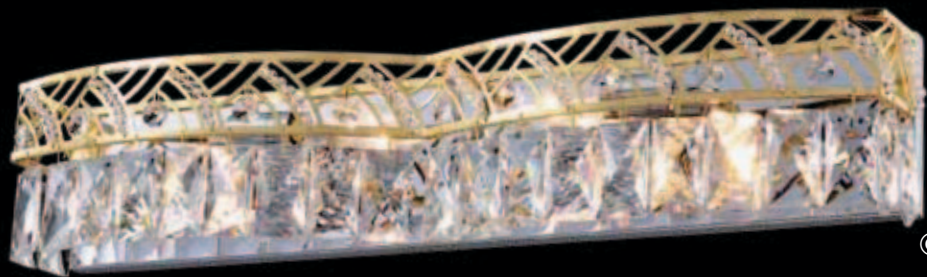

Gallery Close-up

ADJUSTABLE Cable Length
from 18"(46cm) to 60"(153cm).
NOTE: MINIMUM 18"(46cm)
from ceiling is required.

©

96789G22

Crystal: IMPERIAL™ (-22) (pictured),
Ø9 x 60w, ↔33"(84cm) x
↔6"(15cm) x ↓7"(18cm)
Finish: Royal Gold (G).

© COPYRIGHT ALL WORLDWIDE
RIGHTS RESERVED BY

james r. moder®

Close-up of Crystal

©

96782G22

Crystal: IMPERIAL™ (-22) (pictured),
 Ø 3 x 60w, ↔ 11" (28cm) x
 ↔ 5" (13cm) x ↓ 7" (18cm)
 Finish: Royal Gold (G).

©

96784G22

Crystal: IMPERIAL™ (-22) (pictured),
 Ø 4 x 60w, ↔ 22" (56cm) x
 ↔ 5" (13cm) x ↓ 4.5" (11cm)
 Finish: Royal Gold (G).

©

96788G22

Crystal: IMPERIAL™ (-22) (pictured),
 Ø 8 x 60w, ↔ 33" (84cm) x
 ↔ 5" (13cm) x ↓ 4.5" (11cm)
 Finish: Royal Gold (G).

© COPYRIGHT ALL WORLDWIDE
RIGHTS RESERVED BY

james r. moder®

Close-up of Crystal

©

96773S22
 Crystal: IMPERIAL™ (-22) (pictured),
 Ø 2 x 60w, ↔ 11" (28cm) x
 ↔ 5" (13cm) x ↓ 5" (13cm)
 Finish: Silver (S).