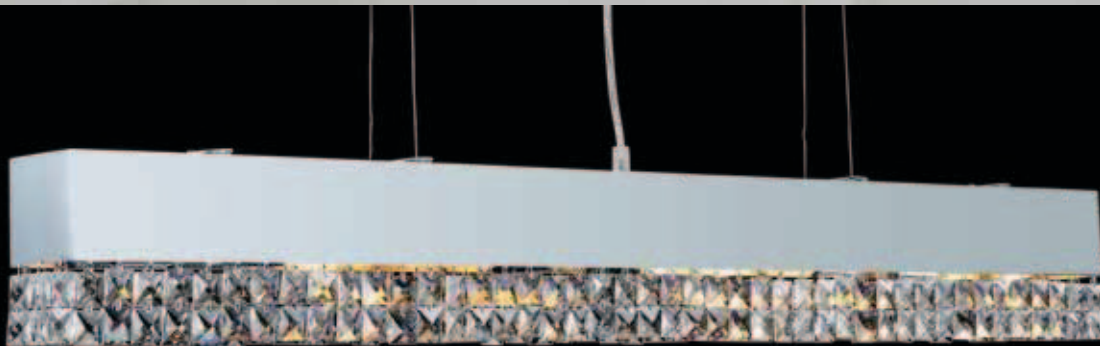

Amazing Low Pricing on this Family!

©

41088S22

Crystal: IMPERIAL™ (-22) (pictured),
Ø 8 x 60w, ↔ 33" (84cm) x
↔ 5" (13cm) x ↓ 5" (13cm)
Finish: Silver (S).

*The New "Bar Light" Collection
Features the below additional styles, enhancing
our total collection.*