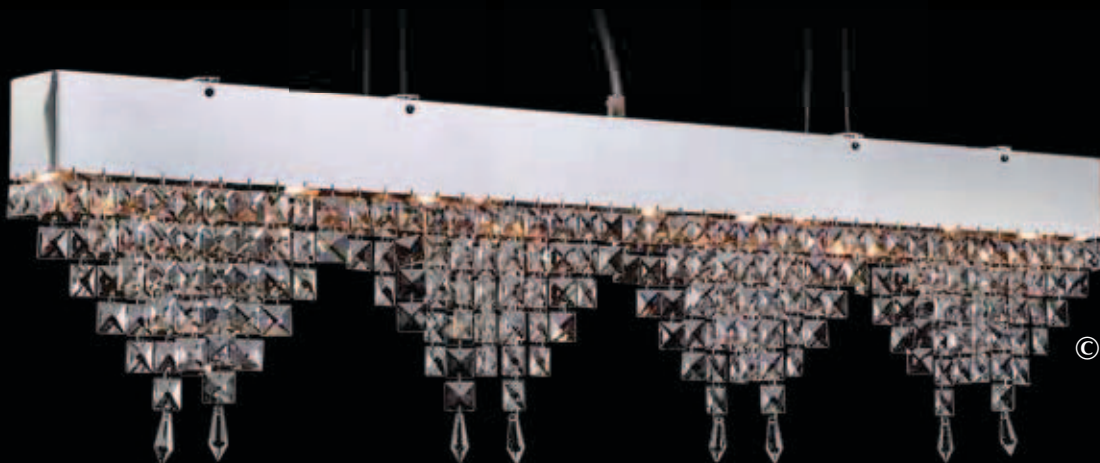

©

96601S22

Crystal: IMPERIAL™ (-22) (pictured),
Ø6 x 60w, ↔40"(102cm) x ↔3"(8cm) x †5"(13cm)
† adj. to 60"(153cm) Finish: Silver (S).

ALSO AVAILABLE IN -11, -00 CRYSTAL QUALITY

©

96568S22

Crystal: IMPERIAL™ (-22) (pictured),
△5 (MR16 bulb / GU10 base) x 35w, ↔36"(91cm) x ↔4"(10cm) x †7"(18cm)
† adj. to 60"(153cm) Finish: Silver (S).