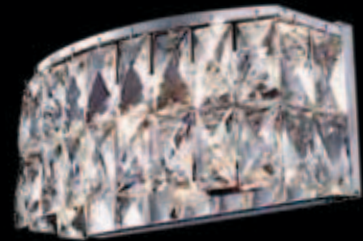

© COPYRIGHT ALL WORLDWIDE
RIGHTS RESERVED BY

james r. moder®

Close-up of Crystal

©

96782G22

Crystal: IMPERIAL™ (-22) (pictured),
 Ø 3 x 60w, ↔ 11" (28cm) x
 ↔ 5" (13cm) x ↓ 7" (18cm)
 Finish: Royal Gold (G).

©

96784G22

Crystal: IMPERIAL™ (-22) (pictured),
 Ø 4 x 60w, ↔ 22" (56cm) x
 ↔ 5" (13cm) x ↓ 4.5" (11cm)
 Finish: Royal Gold (G).

©

96788G22

Crystal: IMPERIAL™ (-22) (pictured),
 Ø 8 x 60w, ↔ 33" (84cm) x
 ↔ 5" (13cm) x ↓ 4.5" (11cm)
 Finish: Royal Gold (G).

© COPYRIGHT ALL WORLDWIDE
RIGHTS RESERVED BY

james r. moder®

Close-up of Crystal

©

96773S22
 Crystal: IMPERIAL™ (-22) (pictured),
 Ø 2 x 60w, ↔ 11" (28cm) x
 ↔ 5" (13cm) x ↓ 5" (13cm)
 Finish: Silver (S).