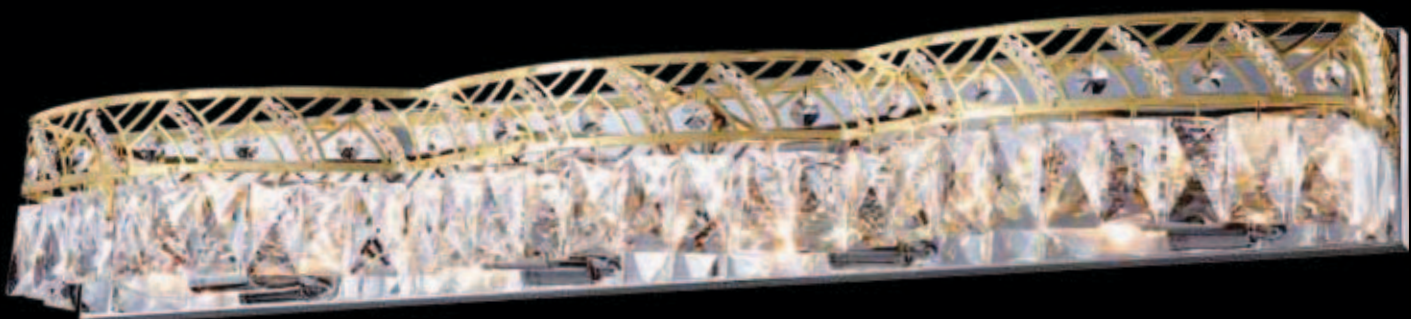

Gallery Close-up

ADJUSTABLE Cable Length
from 18"(46cm) to 60"(153cm).
NOTE: MINIMUM 18"(46cm)
from ceiling is required.

©

96789G22

Crystal: IMPERIAL™ (-22) (pictured),
Ø9 x 60w, ↔33"(84cm) x
↔6"(15cm) x ↓7"(18cm)
Finish: Royal Gold (G).

© COPYRIGHT ALL WORLDWIDE
RIGHTS RESERVED BY

james r. moder®

Close-up of Crystal

©

96782G22

Crystal: IMPERIAL™ (-22) (pictured),
 Ø 3 x 60w, ↔ 11" (28cm) x
 ↔ 5" (13cm) x ↓ 7" (18cm)
 Finish: Royal Gold (G).

©

96784G22

Crystal: IMPERIAL™ (-22) (pictured),
 Ø 4 x 60w, ↔ 22" (56cm) x
 ↔ 5" (13cm) x ↓ 4.5" (11cm)
 Finish: Royal Gold (G).

©

96788G22

Crystal: IMPERIAL™ (-22) (pictured),
 Ø 8 x 60w, ↔ 33" (84cm) x
 ↔ 5" (13cm) x ↓ 4.5" (11cm)
 Finish: Royal Gold (G).